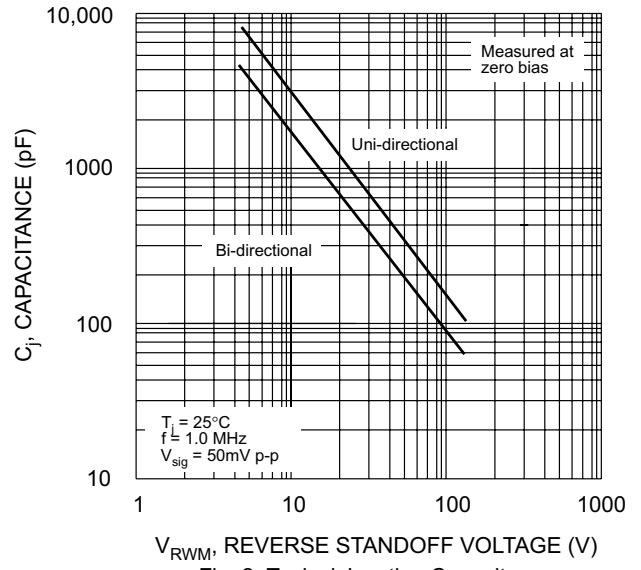

### Mechanical Data

- Case: JEDEC DO-214AB Low Profile Molded Plastic
- Terminals: Solder Plated, Solderable per MIL-STD-750, Method 2026
- Polarity: Cathode Band or Cathode Notch
- Marking:  
Unidirectional – Device Code and Cathode Band  
Bidirectional – Device Code Only
- Weight: 0.21 grams (approx.)

Fig. 1 Pulse Derating Curve

Fig. 2 Typical Junction Capacitance

Fig. 3 Pulse Rating Curve

Fig. 4 Pulse Waveform