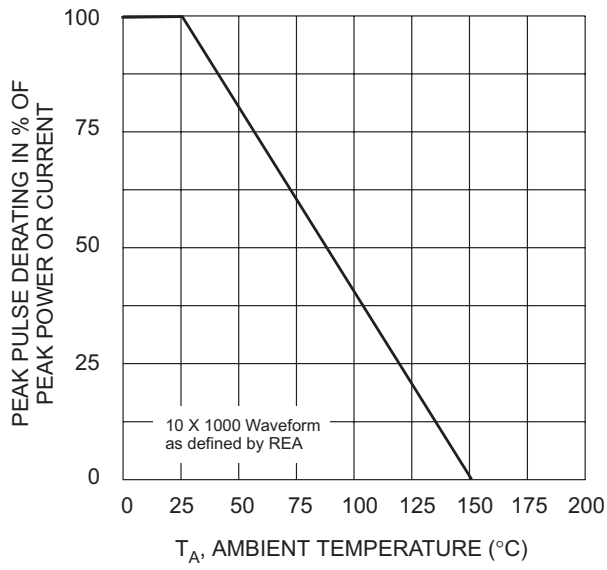

- Note: 1. Non-repetitive current pulse, per Figure 4 and derated above  $T_A = 25^\circ\text{C}$  per Figure 1.  
 2. Mounted on 8.0mm<sup>2</sup> copper pads to each terminal.  
 3. Measured on 8.3ms single half sine-wave or equivalent square wave, duty cycle = 4 pulses per minutes maximum.